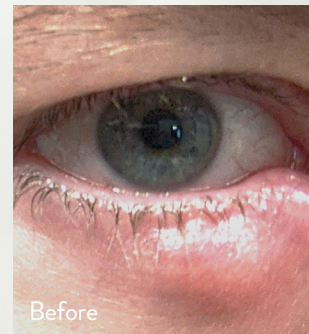

ENVISION

by INMODE

ELLE
FUTURE OF
BEAUTY
WINNER

“I have experienced tremendous relief and noticed a significant improvement. This has given me a new lease on life.”

- ALEXANDRIA | PATIENT

Dr. B. Dornn

Dr. S. Paul

Dr. S. Paul

KSM Diagnostic Scan

Dr. B. Dornn

REVITALIZE YOUR VIEW OF THE WORLD IN ONE TREATMENT

Please speak to your provider to see if you are a candidate.

ENVISION
by INMODE

VPOENV0423US