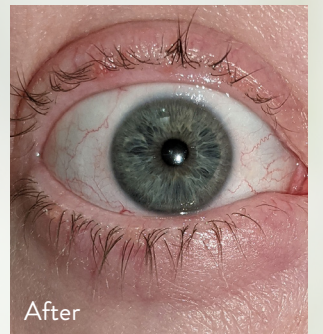

ENVISION

by INMODE

ELLE
FUTURE OF
BEAUTY
WINNER

“I have experienced tremendous relief and noticed a significant improvement. This has given me a new lease on life.”

- ALEXANDRIA | PATIENT

Dr. B. Dornn

Dr. S. Paul

Dr. S. Paul

KSM Diagnostic Scan

Dr. B. Dornn

REVITALIZE YOUR VIEW OF THE WORLD IN ONE TREATMENT

Please speak to your provider to see if you are a candidate.

ENVISION
by INMODE

VPOENV0423US